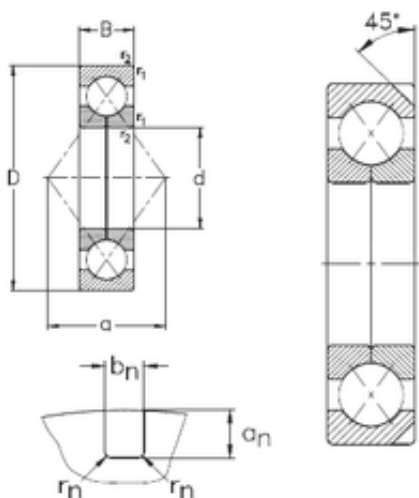

NSK bearing Trading Co., Ltd

90 mm x 160 mm x 30 mm 90 mm x 160 mm x 30 mm NKE QJ218-N2-MPA angular contact ball bearings

Bearing No. QJ218-N2-MPA

Size	90x160x30 mm
Bore Diameter	90 mm
Outer Diameter	160 mm
Width	30 mm
d	90 mm
D	160 mm
B	30 mm
C	30 mm
an	8,1 mm
bn	6,5 mm
rn	1 mm
a	88 mm
r1 min.	2 mm
r2 min.	2 mm
Weight	2,89 Kg
Basic dynamic load rating (C)	175 kN
Basic static load rating (C0)	186 kN

QJ218-N2-MPA Bearing 2D drawings and 3D CAD models