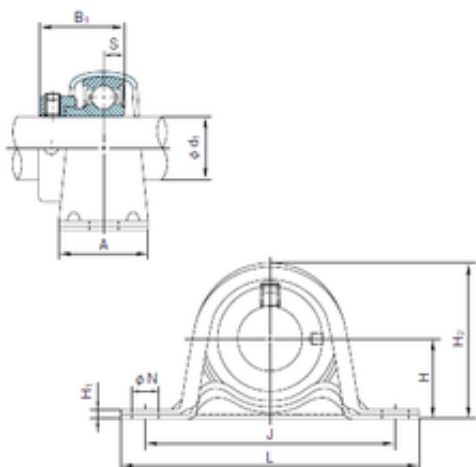

NACHI UCFX14 bearing units

Bearing No. UCFX14

Bore Diameter	70 mm
d1	70 mm
A0	81.5 mm
A	60 mm
A1	24 mm
B	77.8 mm
J	152 mm
L	197 mm
N	23 mm
S	33.3 mm
Bolt (G)	M20
A2	37 mm

UCFX14 Bearing 2D drawings and 3D CAD models