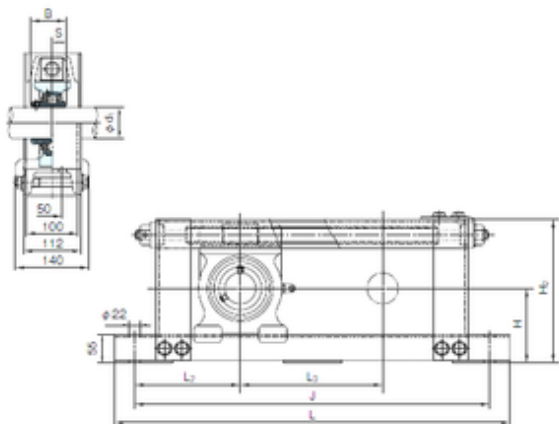

NSK bearing Trading Co., Ltd

NACHI UCTU315+WU600 bearing units

Bearing No. UCTU315+WU600

UCTU315+WU600 Bearing 2D drawings and 3D CAD models

Bore Diameter	75 mm
Width	82 mm
d	75 mm
L2	210 mm
L3	600 mm
B	82 mm
H	155 mm
H2	305 mm
J	1020 mm
L	1080 mm
S	32 mm
Bolt (G)	M18