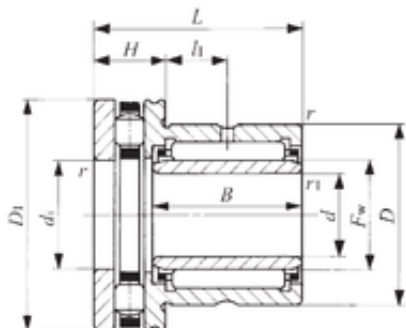

# NSK bearing Trading Co., Ltd

25 mm x 42 mm x 20,5 mm 25 mm x 42 mm x 20,5 mm IKO NBXI 2530 complex bearings

NBXI 2530 Bearing 2D drawings and 3D CAD models

Bearing No. NBXI 2530

Bore Diameter	25 mm
Outer Diameter	42 mm
d	25 mm
Fw	30 mm
D	42 mm
D1	47 mm
B	20,5 mm
d1	30 mm
r min.	0,6 mm
r1 min.	0,3 mm
H	11 mm
L	30 mm
L1	9,5 mm
da min.	45 mm
db	29 mm
Weight	0,194 Kg
Dynamic load rating radial (C)	25,1 kN
Dynamic load rating axial (C)	27,4 kN
Static load rating radial (C0)	40,1 kN
Static load rating axial (C0)	81 kN
Category	Bearings
Inventory	0.0
Manufacturer Name	IKO
Minimum Buy Quantity	N/A

## NSK bearing Trading Co., Ltd

Weight / Kilogram	0
Product Group	B04144