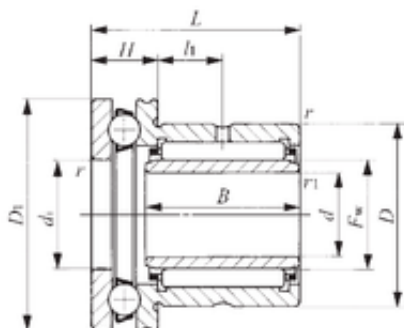

NSK bearing Trading Co., Ltd

45 mm x 62 mm x 25 mm 45 mm x 62 mm x 25 mm IKO NAXI 4535 complex bearings

Bearing No. NAXI 4535

NAXI 4535 Bearing 2D drawings and 3D CAD models

Bore Diameter	45 mm
Outer Diameter	62 mm
d	45 mm
Fw	50 mm
D	62 mm
D1	70 mm
B	25 mm
d1	50 mm
r min.	0,6 mm
r1 min.	0,3 mm
H	14 mm
L	35 mm
L1	10 mm
da min.	62 mm
db	49 mm
Weight	0,358 Kg
Dynamic load rating radial (C)	42,2 kN
Dynamic load rating axial (C)	28,8 kN
Static load rating radial (C0)	83,4 kN
Static load rating axial (C0)	60,1 kN
Category	Bearings
Inventory	0.0
Manufacturer Name	IKO
Minimum Buy Quantity	N/A

NSK bearing Trading Co., Ltd

Weight / Kilogram	0
Product Group	B04144