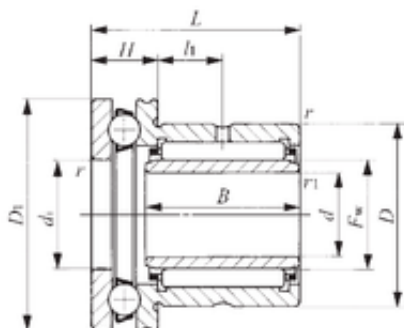

NSK bearing Trading Co., Ltd

45 mm x 62 mm x 25 mm 45 mm x 62 mm x 25 mm IKO NAXI 4535 complex bearings

NAXI 4535 Bearing 2D drawings and 3D CAD models

Bearing No. NAXI 4535

Bore Diameter	45 mm
Outer Diameter	62 mm
d	45 mm
Fw	50 mm
D	62 mm
D1	70 mm
B	25 mm
d1	50 mm
r min.	0,6 mm
r1 min.	0,3 mm
H	14 mm
L	35 mm
L1	10 mm
da min.	62 mm
db	49 mm
Weight	0,358 Kg
Dynamic load rating radial (C)	42,2 kN
Dynamic load rating axial (C)	28,8 kN
Static load rating radial (C0)	83,4 kN
Static load rating axial (C0)	60,1 kN
Category	Bearings
Inventory	0.0
Manufacturer Name	IKO
Minimum Buy Quantity	N/A

NSK bearing Trading Co., Ltd

Weight / Kilogram	0
Product Group	B04144