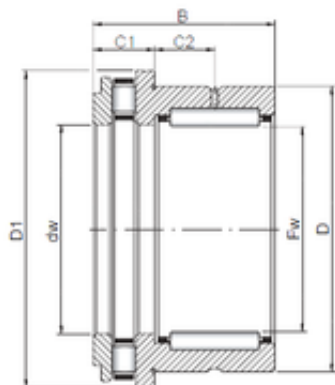

NSK bearing Trading Co., Ltd

25 mm x 37 mm x 30 mm 25 mm x 37 mm x 30 mm ISO NKXR 25 complex bearings

Bearing No. NKXR 25

Size	25x37x30 mm
Bore Diameter	25 mm
Outer Diameter	37 mm
Width	30 mm
d	25 mm
Fw	25 mm
D	37 mm
B	30 mm
C1	11 mm
D1	42,1 mm
C2	9,5 mm

NKXR 25 Bearing 2D drawings and 3D CAD models