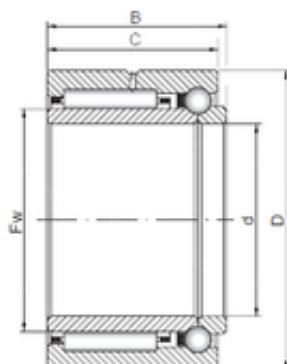

NSK bearing Trading Co., Ltd

12 mm x 24 mm x 16 mm 12 mm x 24 mm x 16 mm ISO NKIB 5901 complex bearings

Bearing No. NKIB 5901

Size	12x24x16 mm
Bore Diameter	12 mm
Outer Diameter	24 mm
Width	16 mm
d	12 mm
Fw	16 mm
D	24 mm
B	16 mm
C	16 mm

NKIB 5901 Bearing 2D drawings and 3D CAD models