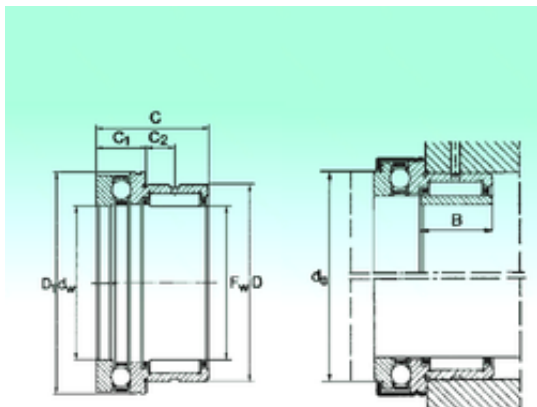

# NSK bearing Trading Co., Ltd

NKX 15 Bearing 2D drawings and 3D CAD models

## NBS NKX 15 complex bearings

Bearing No. NKX 15

Size	15x24x23 mm
Bore Diameter	15 mm
Outer Diameter	24 mm
Width	23 mm
d	15 mm
Fw	15 mm
D	24 mm
C	23 mm
C1	9 mm
D1	28,1 mm
D2	29,2 mm
C2	6,5 mm
da	23,7 mm
Weight	0,044 Kg
Dynamic load rating radial (C)	10 kN
Dynamic load rating axial (C)	10 kN
Static load rating radial (C0)	12 kN
Static load rating axial (C0)	16 kN