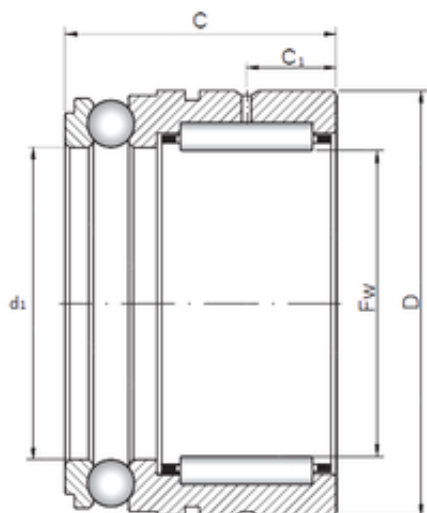

NSK bearing Trading Co., Ltd

ISO NX 15 complex bearings

Bearing No. NX 15

Size	15x24x28 mm
Bore Diameter	15 mm
Outer Diameter	24 mm
Width	28 mm
d1	15 mm
Fw	15 mm
D	24 mm
C	28 mm
C1	8 mm

NX 15 Bearing 2D drawings and 3D CAD models