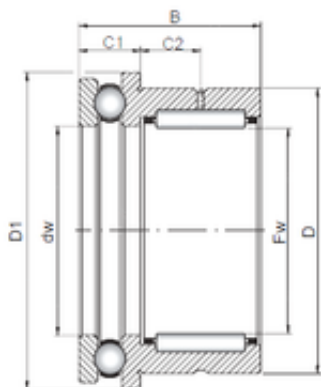

NSK bearing Trading Co., Ltd

15 mm x 24 mm x 23 mm 15 mm x 24 mm x 23 mm ISO NKX 15 complex bearings

Bearing No. NKX 15

Size	15x24x23 mm
Bore Diameter	15 mm
Outer Diameter	24 mm
Width	23 mm
d	15 mm
Fw	15 mm
D	24 mm
B	23 mm
C1	9 mm
D1	28,1 mm
C2	6,5 mm

NKX 15 Bearing 2D drawings and 3D CAD models