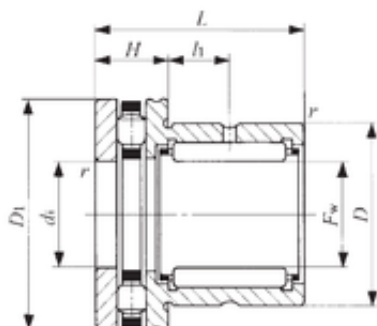

NSK bearing Trading Co., Ltd

IKO NBX 2530 complex bearings

Bearing No. NBX 2530

Bore Diameter	25 mm
Outer Diameter	37 mm
Fw	25 mm
D	37 mm
D1	42 mm
d1	25 mm
r min.	0,6 mm
H	11 mm
L	30 mm
L1	9,5 mm
da min.	40 mm
Weight	0,143 Kg
Dynamic load rating radial (C)	20 kN
Dynamic load rating axial (C)	22,7 kN
Static load rating radial (C0)	32,1 kN
Static load rating axial (C0)	60,7 kN

NBX 2530 Bearing 2D drawings and 3D CAD models