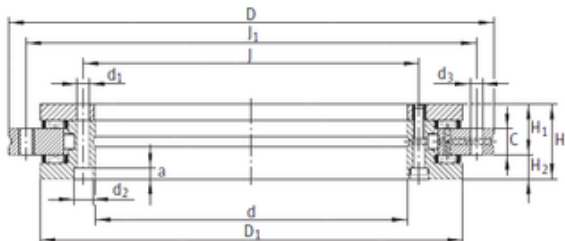

NSK bearing Trading Co., Ltd

INA YRT460 complex bearings

Bearing No. YRT460

YRT460 Bearing 2D drawings and 3D CAD models

Size	460x600x22 mm
Bore Diameter	460 mm
Outer Diameter	600 mm
Width	22 mm
d	460 mm
D	600 mm
C	22 mm
H	70 mm
a	8,2 mm
d1	9,3 mm
d2	15 mm
d3	9,3 mm
D1	560 mm
H1	46 mm
H2	24 mm
J	482 mm
J1	580 mm
Weight	45 Kg
Dynamic load rating radial (C)	187 kN
Dynamic load rating axial (C)	217 kN
Static load rating radial (C0)	650 kN
Static load rating axial (C0)	2300 kN
Category	Bearings
Inventory	0.0
Manufacturer Name	SCHAEFFLER GROUP