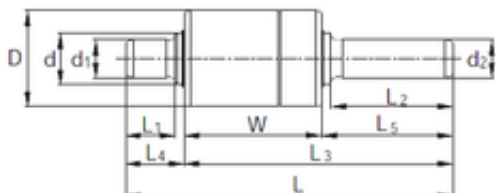

NSK bearing Trading Co., Ltd

KBC RW306211 complex bearings

Bearing No. RW306211

RW306211 Bearing 2D drawings and 3D CAD models

Outer Diameter	30 mm
D	30 mm
d	15.918 mm
L4	13.5 mm
L5	38 mm
L2	34.25 mm
L3	74 mm
d1	15.918 mm
d2	12 mm
L	87.5 mm
W	36 mm