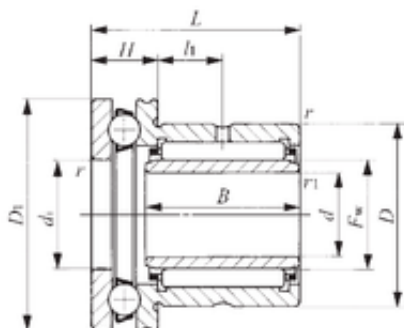

# NSK bearing Trading Co., Ltd

25 mm x 42 mm x 20,5 mm 25 mm x 42 mm x 20,5 mm IKO NAXI 2530 complex bearings

Bearing No. NAXI 2530

NAXI 2530 Bearing 2D drawings and 3D CAD models

Bore Diameter	25 mm
Outer Diameter	42 mm
d	25 mm
Fw	30 mm
D	42 mm
D1	47 mm
B	20,5 mm
d1	30 mm
r min.	0,6 mm
r1 min.	0,3 mm
H	11 mm
L	30 mm
L1	9,5 mm
da min.	40 mm
db	29 mm
Weight	0,179 Kg
Dynamic load rating radial (C)	25,1 kN
Dynamic load rating axial (C)	20,4 kN
Static load rating radial (C0)	40,1 kN
Static load rating axial (C0)	33,6 kN
Category	Bearings
Inventory	0.0
Manufacturer Name	IKO
Minimum Buy Quantity	N/A

## NSK bearing Trading Co., Ltd

Weight / Kilogram	0
Product Group	B04144