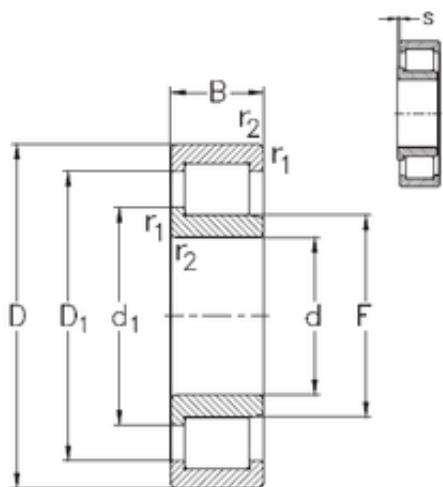

# NSK bearing Trading Co., Ltd

45 mm x 100 mm x 36 mm 45 mm x 100 mm x 36 mm NKE NJ2309-VH cylindrical roller bearings

Bearing No. NJ2309-VH

Size	45x100x36 mm
Bore Diameter	45 mm
Outer Diameter	100 mm
Width	36 mm
d	45 mm
F	56,13 mm
D	100 mm
B	36 mm
C	36 mm
d1	62,5 mm
r1 min.	1,5 mm
r2 min.	1,5 mm
D1	81,8 mm
S	2,4 mm
Weight	1,35 Kg
Basic dynamic load rating (C)	172 kN
Basic static load rating (C0)	197 kN

NJ2309-VH Bearing 2D drawings and 3D CAD models