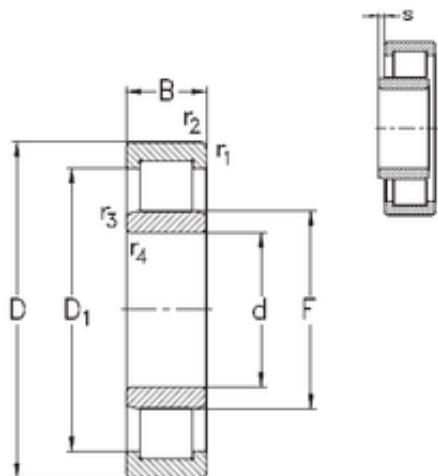

# NSK bearing Trading Co., Ltd

560 mm x 820 mm x 115 mm 560 mm x 820 mm x 115 mm NKE NU10/560-M6 cylindrical roller bearings

Bearing No. NU10/560-M6

Size	560x820x115 mm
Bore Diameter	560 mm
Outer Diameter	820 mm
Width	115 mm
d	560 mm
F	626 mm
D	820 mm
B	115 mm
C	115 mm
r1 min.	6 mm
r2 min.	6 mm
r3 min.	6 mm
r4 min.	6 mm
S	7,7 mm
Weight	215 Kg
Basic dynamic load rating (C)	2688 kN
Basic static load rating (C0)	5117 kN

NU10/560-M6 Bearing 2D drawings and 3D CAD models