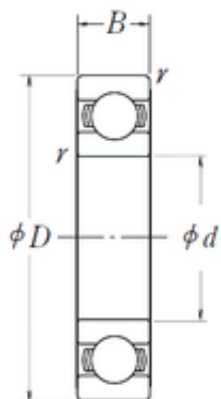

NSK bearing Trading Co., Ltd

15 mm x 28 mm x 7 mm 15 mm x 28 mm x 7 mm NSK 6902L11-H-20 deep groove ball bearings

Bearing No. 6902L11-H-20

Size	15x28x7 mm
Bore Diameter	15 mm
Outer Diameter	28 mm
Width	7 mm
d	15 mm
D	28 mm
B	7 mm
C	7 mm
r min.	0,3 mm
Basic dynamic load rating (C)	3 700 kN

6902L11-H-20 Bearing 2D drawings and 3D CAD models