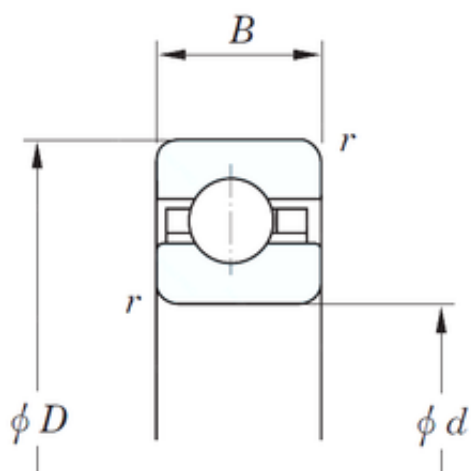

NSK bearing Trading Co., Ltd

355,6 mm x 381 mm x 12,7 mm 355,6 mm x 381 mm x 12,7 mm KOYO KDC140 deep groove ball bearings

Bearing No. KDC140

Size	355.6x381x12.7 mm
Bore Diameter	355,6 mm
Outer Diameter	381 mm
Width	12,7 mm
d	355,6 mm
D	381 mm
B	12,7 mm
C	12,7 mm
r	1,5 mm
Weight	1,24 Kg
Basic dynamic load rating (C)	24,3 kN
Bearing No.	KDC140
r(min)	1.5
Cr	24.3
C0r	52.9
Mass(kg)	1.24

KDC140 Bearing 2D drawings and 3D CAD models