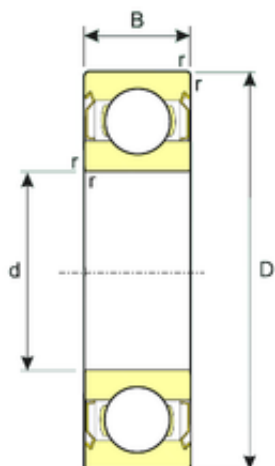

NSK bearing Trading Co., Ltd

50 mm x 65 mm x 7 mm 50 mm x 65 mm x 7 mm ISB SS 61810-2RS deep groove ball bearings

Bearing No. SS 61810-2RS

Size	50x65x7 mm
Bore Diameter	50 mm
Outer Diameter	65 mm
Width	7 mm
d	50 mm
D	65 mm
B	7 mm
C	7 mm
Weight	0,052 Kg
Basic dynamic load rating (C)	6,47 kN
Basic static load rating (C0)	5,98 kN

SS 61810-2RS Bearing 2D drawings and 3D CAD models