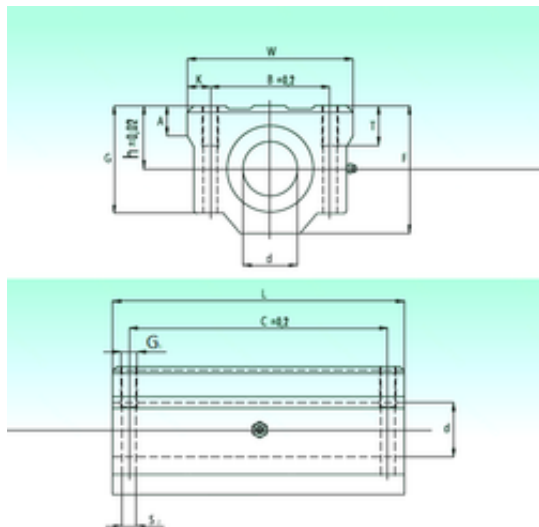

NSK bearing Trading Co., Ltd

SCW 40 AS Bearing 2D drawings and 3D CAD models

NBS SCW 40 AS linear bearings

Bearing No. SCW 40 AS

Bore Diameter	40 mm
d	40 mm
Thread (G1)	M10
h	40 mm
A	20 mm
B	80 mm
C	150 mm
F	78 mm
G	62 mm
K	11 mm
L	180 mm
S2	8,6 mm
T	25 mm
W	102 mm
Weight	3,2 Kg
Basic dynamic load rating (C)	3,5 kN