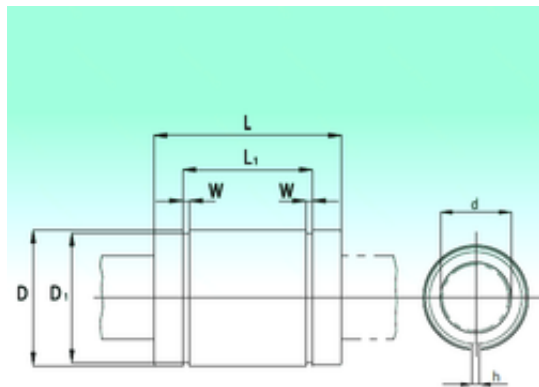

NSK bearing Trading Co., Ltd

NBS KBS1029-PP linear bearings

Bearing No. KBS1029-PP

Bore Diameter	10 mm
Outer Diameter	19 mm
d	10 mm
D	19 mm
h	1,3 mm
D1	18 mm
L1	22 mm
W	1,3 mm
L	29 mm
Weight	0,024 Kg
Basic dynamic load rating (C)	0,37 kN

KBS1029-PP Bearing 2D drawings and 3D CAD models