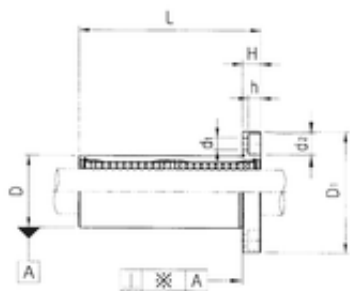

NSK bearing Trading Co., Ltd

Samick LMF35LUU linear bearings

Bearing No. LMF35LUU

Bore Diameter	35 mm
Outer Diameter	52 mm
d	35 mm
D	52 mm
d1	6,6 mm
d2	11 mm
h	6,5 mm
D1	82 mm
H	10 mm
L	135 mm
PCD	67 mm
Tolerance perpendicularity (C)	25
Weight	0,97 Kg
Basic dynamic load rating (C)	2,65 kN

LMF35LUU Bearing 2D drawings and 3D CAD models