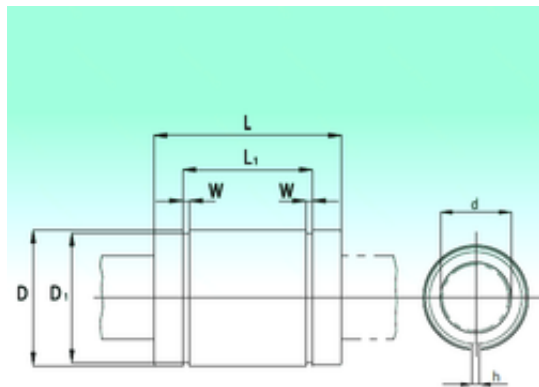

NSK bearing Trading Co., Ltd

NBS KBS1232 linear bearings

Bearing No. KBS1232

Bore Diameter	12 mm
Outer Diameter	22 mm
d	12 mm
D	22 mm
h	1,3 mm
D1	21 mm
L1	22,9 mm
W	1,3 mm
L	32 mm
Weight	0,041 Kg
Basic dynamic load rating (C)	0,52 kN

KBS1232 Bearing 2D drawings and 3D CAD models