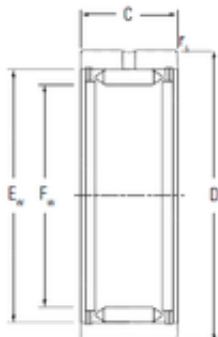

KOYO RNA2035 needle roller bearings

Bearing No. RNA2035

Size	44x58x22 mm
Bore Diameter	44 mm
Outer Diameter	58 mm
Width	22 mm
Fw	44 mm
D	58 mm
Ew	50 mm
C	22 mm
r5 min.	0,65 mm
Weight	0,16 Kg
Basic dynamic load rating (C)	38 kN
Basic static load rating (C0)	75 kN
(Grease) Lubrication Speed	5600 r/min
Category	Bearings
Inventory	0.0
Manufacturer Name	KOYO
Minimum Buy Quantity	N/A
Weight / Kilogram	0
Product Group	B04144

RNA2035 Bearing 2D drawings and 3D CAD models